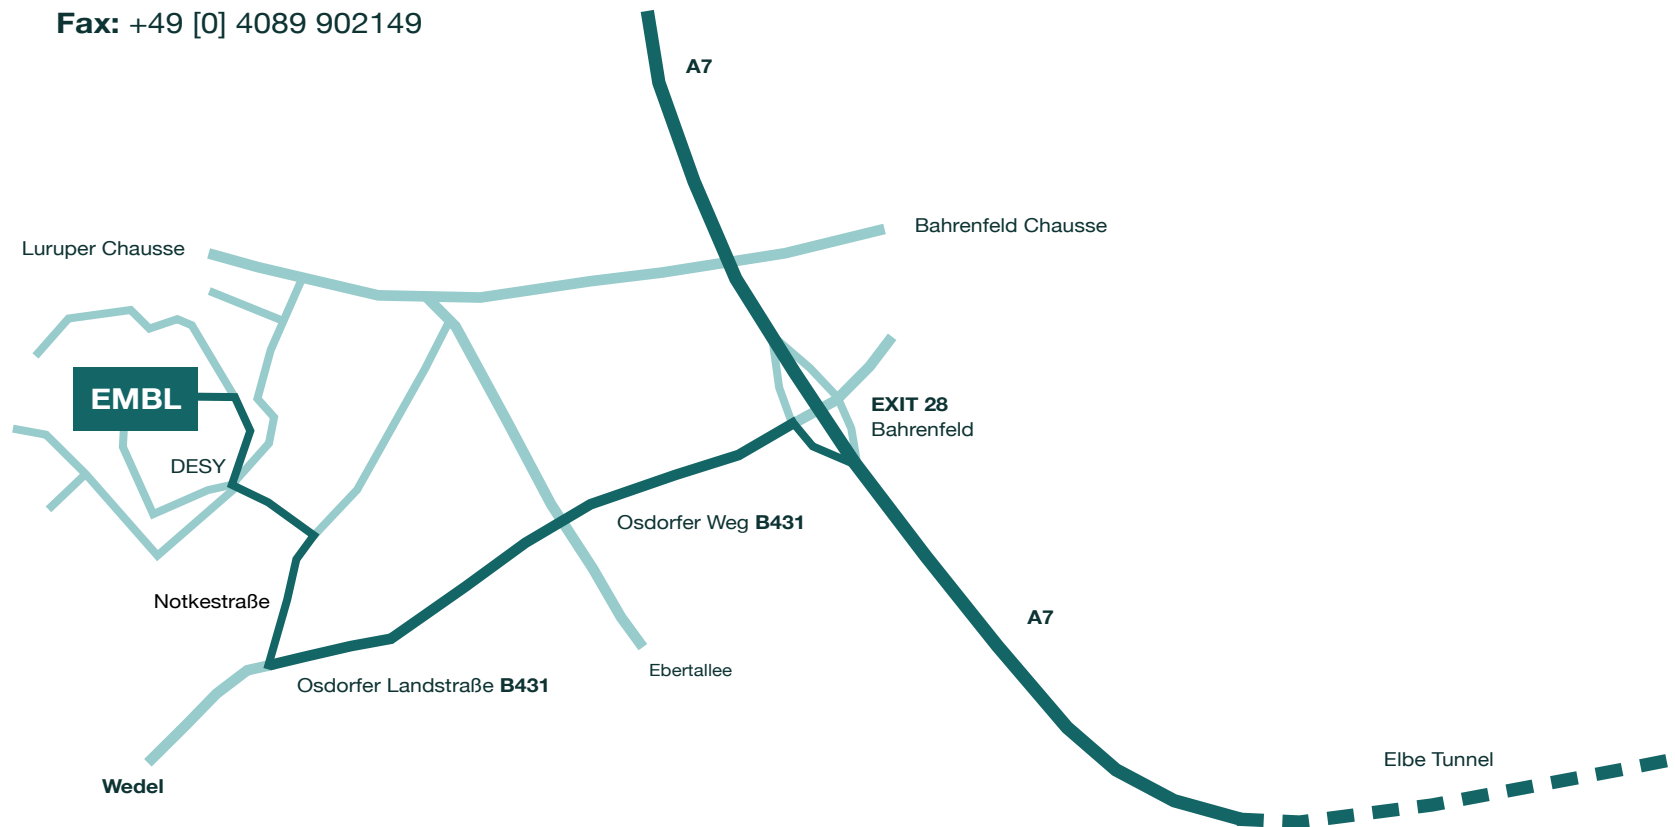

### Travel by Car

From motorway A7, take the exit Bahrenfeld [near the Elbe Tunnel]. At the traffic lights, turn in a westerly direction towards 'Wedel' [B431]. After about 2 km, turn right into Notkestraße, where DESY is signposted. After about 500 metres, turn left into the main gate of DESY.